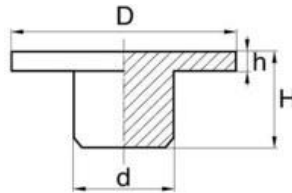

Socket (Allen) Screw Protection Caps

Style A

Style A			
For	M5	M5	M6
A/F	4	4	5
d	4.2	4.2	5.3
D	18	10	18
h	1.1	1.1	0.9
H	3.8	4.1	4.8

Style B

Style B												
For	M4		M5			M6		M8	M10	M12	M14	M16
A/F	3		4			5		6	8	10	12	14
d	3.1	3.2	4.2			5.3		6.0	8.5	10.0	13.5	15.5
D	12	9.0	18.0	14.5	13.0	11.5	10.0	13.0	15.0	13.0	17.5	19.0
h	1.9	1.2	1.1	3.2	1.5	2.2	1.2	1.7	2.1	2.1	2.3	2.5
H	4.4	3.5	3.8	5.0	4.5	4.8	4.2	7.3	8.0	5.2	10.6	6.7

Material: Polyethylene (PE) - Colours: Black And White

INFORMATIO AN DRAWINGS PROVIDED ARE FOR REFERENCE ONLY