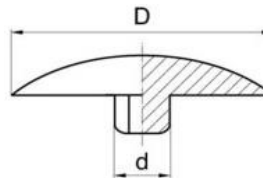

Socket (Allen) Screw Protection Caps

Style A

Style A			
For	M5	M5	M6
A/F	4	4	5
d	4.2	4.2	5.3
D	18	10	18
h	1.1	1.1	0.9
H	3.8	4.1	4.8

Style B

Style B												
For	M4		M5			M6		M8	M10	M12	M14	M16
A/F	3		4			5		6	8	10	12	14
d	3.1	3.2	4.2			5.3		6.0	8.5	10.0	13.5	15.5
D	12	9.0	18.0	14.5	13.0	11.5	10.0	13.0	15.0	13.0	17.5	19.0
h	1.9	1.2	1.1	3.2	1.5	2.2	1.2	1.7	2.1	2.1	2.3	2.5
H	4.4	3.5	3.8	5.0	4.5	4.8	4.2	7.3	8.0	5.2	10.6	6.7

Material: Polyethylene (PE) - Colours: Black And White

INFORMATIO AN DRAWINGS PROVIDED ARE FOR REFERENCE ONLY